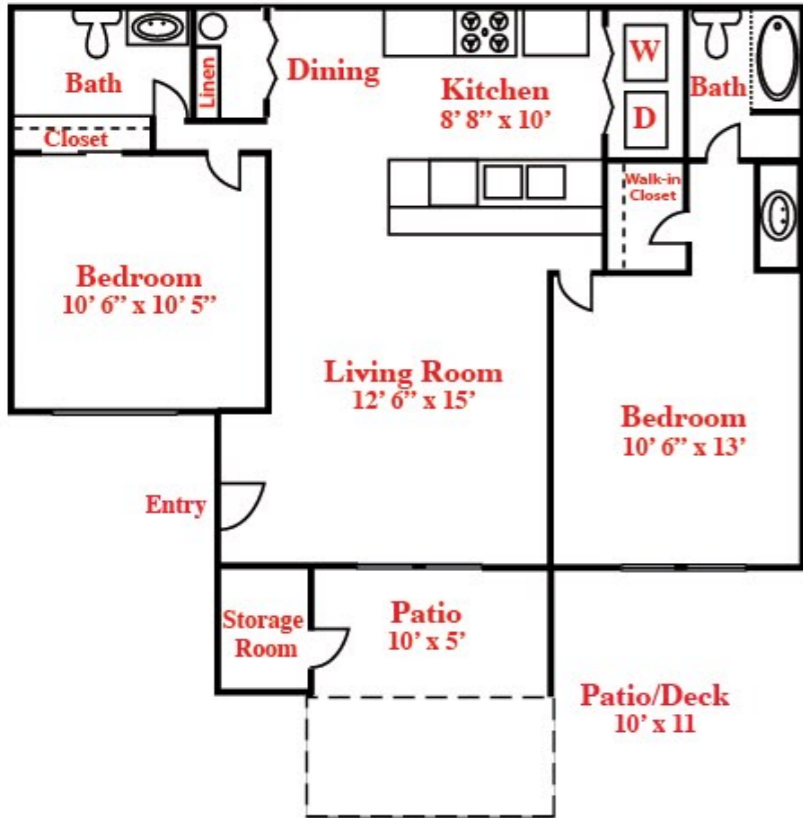

Two Bedrooms, Two Full Baths
962 or 1,017 Sq. Ft.

Rent	_____	Administrative Fee	_____
Deposit	_____	Application Fee	_____
Pet Fee/Rent	_____	Water, Sewer, Trash	_____
Move-In Date	_____	Total Move-In	_____

Welcome Home!

It's nice to come home to a peaceful, well maintained community. At Piedmont Springs we take pride in providing this for our residents.

We offer unique two bedroom, two bath floorplans designed for spacious comfortable living and community amenities to enjoy at your leisure.